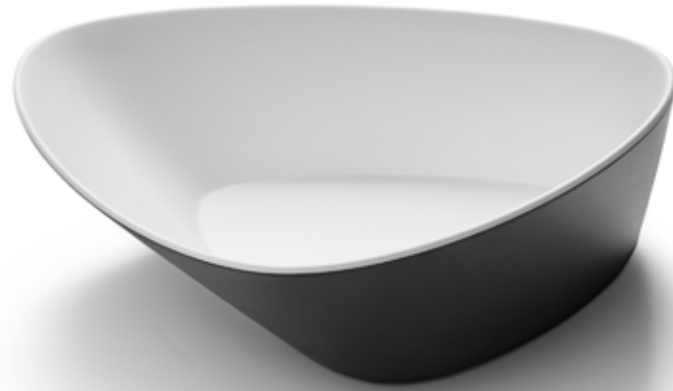

**Item # MEL009**

**Ivory Large Round Melamine Bowl**

Set of 3 pcs.  
10.4 x 10.4 x 3.5 in  
26.5 x 26.5 x 8.9 cm

**Item # MEL014**

**Ivory Large Round Melamine Platter**

Set of 3 pcs.  
13 x 13 x 1.5 in  
33.1 x 33.1 x 3.9 cm

**Item # MEL015**

**White Large Round Melamine Bowl**

Set of 3 pcs.  
10.4 x 10.4 x 3.5 in  
26.5 x 26.5 x 8.9 cm

**Item # MEL016**

**White Large Round Melamine Platter**

Set of 3 pcs.  
13 x 13 x 1.5 in  
33.1 x 33.1 x 3.9 cm

**Item # MEL017**

Combination of  
MEL008 and MEL009

**Black and White Large Triangle Melamine Bowl**

Set of 3 pcs.  
10.2 x 10.2 x 3.5 in  
26 x 26 x 8.9 cm  
Item # MEL010

**Black and White Large Triangle Melamine Platter**

Set of 3 pcs.  
12.8 x 12.8 x 1.5 in  
32.6 x 32.6 x 3.9 cm  
Item # MEL011

**Ivory Large Triangle Melamine Bowl**

Set of 3 pcs.  
10.2 x 10.2 x 3.5 in  
26 x 26 x 8.9 cm  
Item # MEL018

**Ivory Large Triangle Melamine Platter**